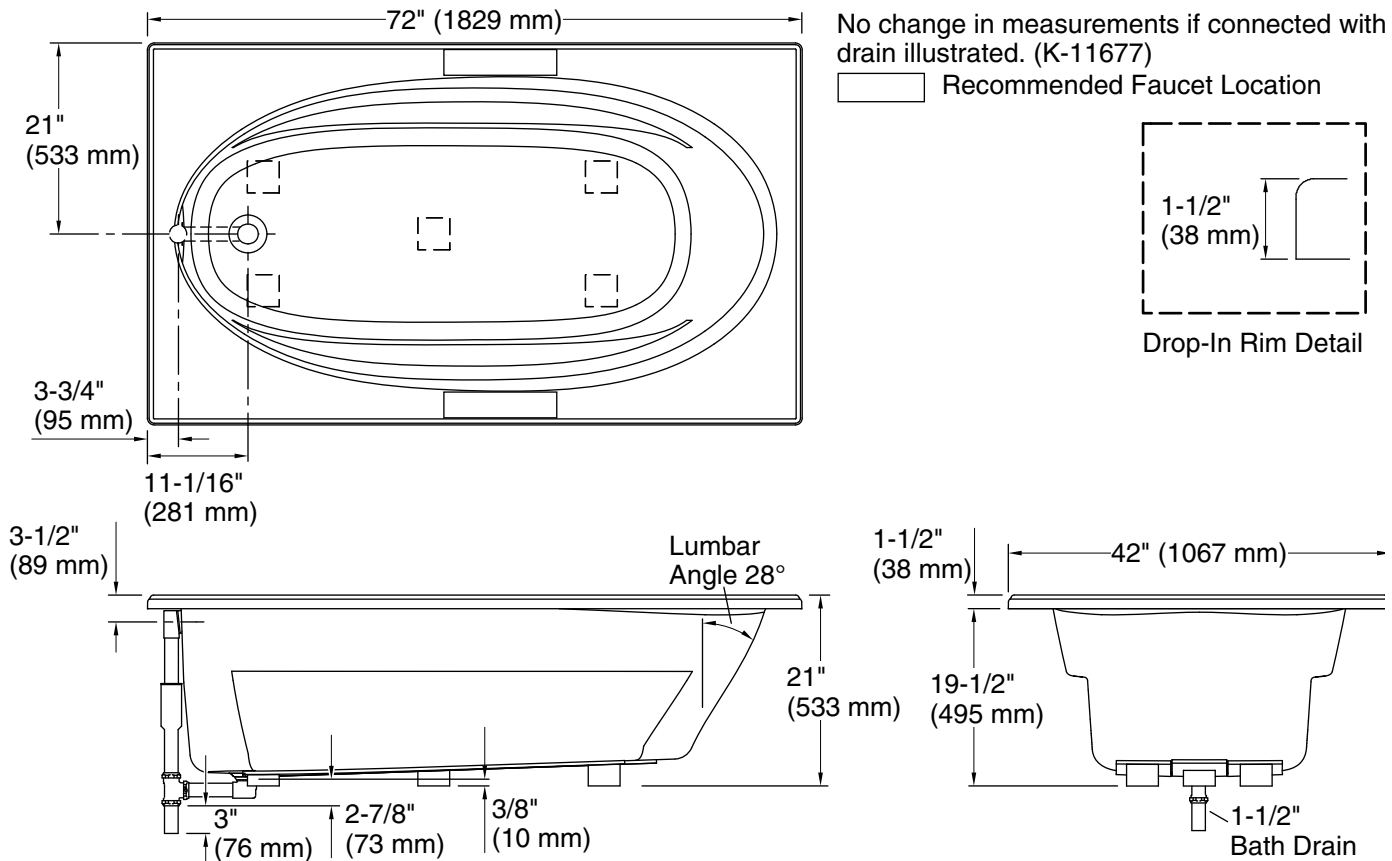

Features

- Oval basin creates a spacious bathing experience.
- Spacious design accommodates up to two bathers.
- Integral lumbar support and armrests offer extra comfort while bathing.

Material

- Acrylic.

Color	Code	Description
	0	White
	96	Biscuit
	47	Almond

Technical Information

All product dimensions are nominal.

Installation:	Drop-in
Drain location:	Reversible
Basin area, bottom:	55" x 23-1/4" (1397 mm x 591 mm)
Basin area, top:	64" x 32" (1626 mm x 813 mm)
Weight:	100 lbs (45.4 kg)
Minimum floor load:	38 lbs/ft ² (185.5 kg/m ²)
Water depth:	15" (381 mm)
Water capacity:	78.5 gal (297.2 L)
Cutout:	Drop-in, 70-1/2" x 40-1/2" (1791 mm x 1029 mm)
Minimum flat for door:	3-1/16" (78 mm)

Notes

Measure your actual product for rough-in details.

Install this product according to the installation instructions.

The hot water supply should be 70% of the capacity of the bath or greater. Installations will vary.